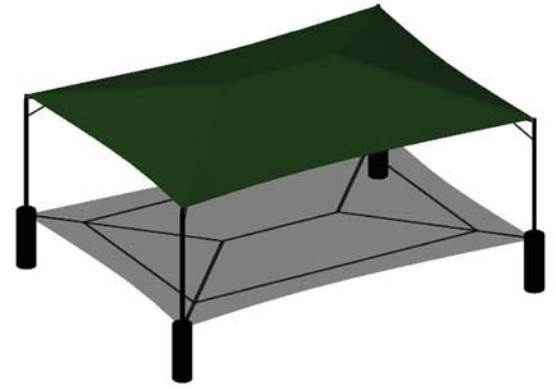

DSA CANOPIES

OPEN AIR EDUCATION SOLUTIONS

Outdoor shade solutions that adapt to meeting changing classroom needs.

Use existing outdoor space to create additional education areas outside of the classroom. Custom Canopies Pre-approved DSA Shade Structures can assist you in maintaining social distancing guidelines without the need to reduce student enrollment because of limited space.

SAFEST UNDER THE SUN!

DSA Preapproved Canopy Options

L	W
20'	10'
20'	15'
20'	20'
25'	25'
30'	20'
30'	25'
36'	18'
40'	20'
30'	30'
40'	30'

POWDERCOAT COLORS

MIRACLE
playsystems
DESIGNING PLAY

P.O. Box 263
Alamo, CA 94507