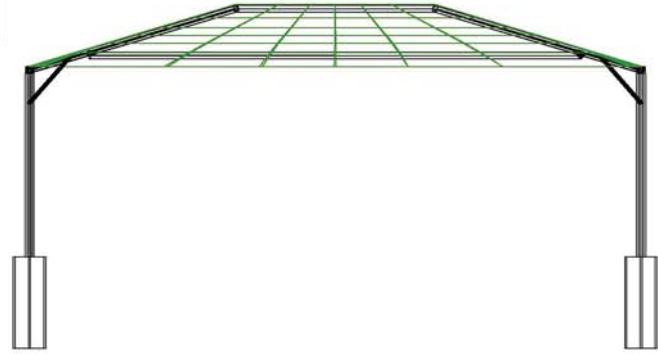

DSA CANOPIES

OPEN AIR EDUCATION SOLUTIONS

Outdoor shade solutions that adapt to meeting changing classroom needs.

Use existing outdoor space to create additional education areas outside of the classroom. Custom Canopies Pre-approved DSA Shade Structures can assist you in maintaining social distancing guidelines without the need to reduce student enrollment because of limited space.

SAFEST UNDER THE SUN!

DSA Preapproved Canopy Options

L	W
20'	10'
20'	15'
20'	20'
25'	25'
30'	20'
30'	25'
36'	18'
40'	20'
30'	30'
40'	30'

POWDERCOAT COLORS

MIRACLE
playsystems
DESIGNING PLAY

P.O. Box 263
Alamo, CA 94507