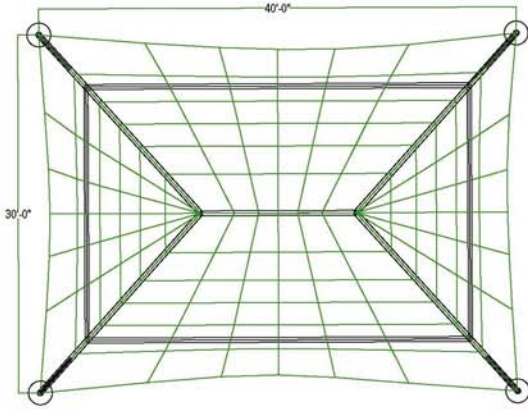

DSA Preapproved Canopy Options

L	W
20'	10'
20'	15'
20'	20'
25'	25'
30'	20'
30'	25'
36'	18'
40'	20'
30'	30'
40'	30'