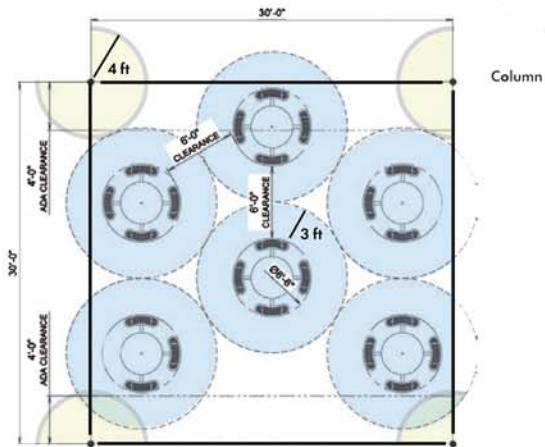

OLIVE SHADE 93% UV 97%	CHOCOLATE SHADE 92% UV 93%
-------------------------------------	---

Economical and Scalable Seating

Gathering tables are the perfect seating solution to optimize school outdoor spaces.

Camden 42" Round

30'x30' Structure - Seats up to 24

(Minimum of 2 ADA Accessible seating areas)

30'x60' Structure - Seats up to 40

(Minimum of 2 ADA Accessible seating areas)

40'x40' Structure - Seats up to 44

30'x60' Structure - Seats up to 40
(Maximum of 20 ADA Accessible seating areas)

40'x40' Structure - Seats up to 36
(Maximum of 18 ADA Accessible seating areas)

60'x60' Structure - Seats up to 96
(Maximum of 48 ADA Accessible seating areas)