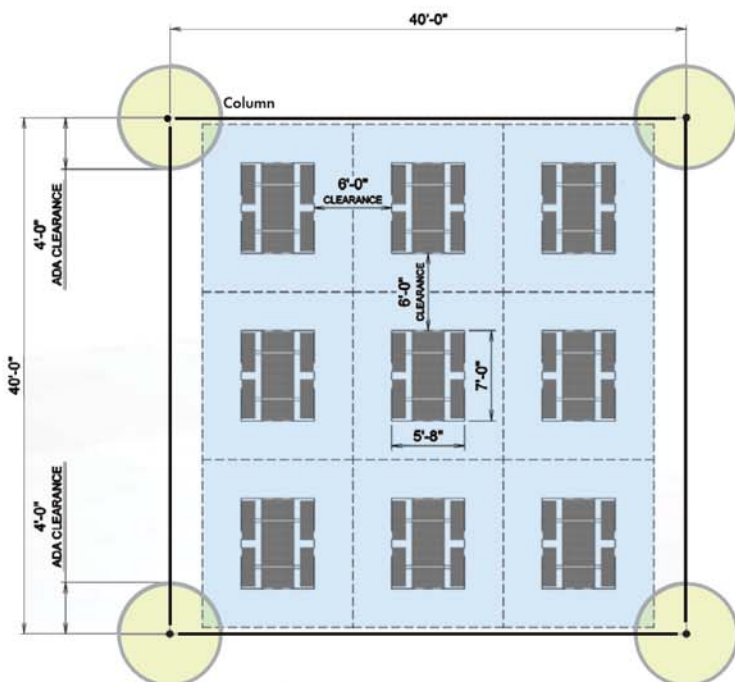

Camden 42" Round

30'x30' Structure - Seats up to 24

(Minimum of 2 ADA Accessible seating areas)

30'x60' Structure - Seats up to 40

(Minimum of 2 ADA Accessible seating areas)

40'x40' Structure - Seats up to 44

(Minimum of 3 ADA Accessible seating areas)

60'x60' Structure - Seats up to 88

(Minimum of 5 ADA Accessible seating areas)

Camden 7' Rectangular

30'x30' Structure - Seats up to 24
(Maximum of 12 ADA Accessible seating areas)

30'x60' Structure - Seats up to 40
(Maximum of 20 ADA Accessible seating areas)

40'x40' Structure - Seats up to 36
(Maximum of 18 ADA Accessible seating areas)

60'x60' Structure - Seats up to 96
(Maximum of 48 ADA Accessible seating areas)

Spyder 11' Rectangular

30'x30' Structure - Seats up to 24
(Maximum of 8 ADA Accessible seating areas)

30'x60' Structure - Seats up to 54
(Maximum of 18 ADA Accessible seating areas)

40'x40' Structure - Seats up to 54
(Maximum of 18 ADA Accessible seating areas)