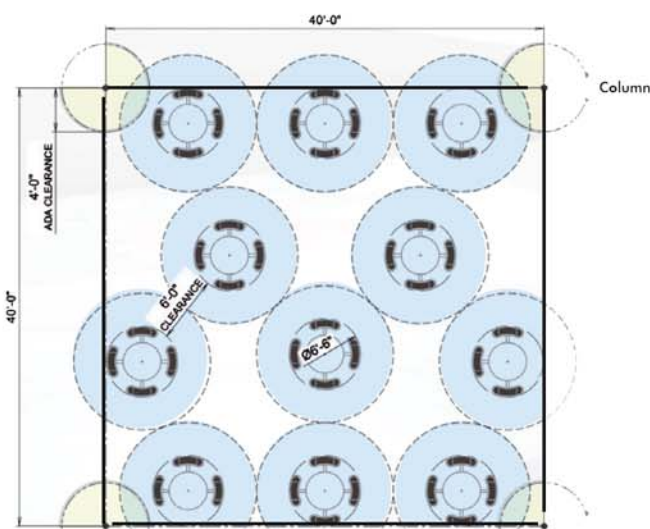

Camden 42" Round

30'x30' Structure - Seats up to 24

(Minimum of 2 ADA Accessible seating areas)

30'x60' Structure - Seats up to 40

(Minimum of 2 ADA Accessible seating areas)

40'x40' Structure - Seats up to 44

(Minimum of 3 ADA Accessible seating areas)

60'x60' Structure - Seats up to 88

(Minimum of 5 ADA Accessible seating areas)

Camden 7' Rectangular

30'x30' Structure - Seats up to 24
(Maximum of 12 ADA Accessible seating areas)

30'x60' Structure - Seats up to 40
(Maximum of 20 ADA Accessible seating areas)

40'x40' Structure - Seats up to 36
(Maximum of 18 ADA Accessible seating areas)

60'x60' Structure - Seats up to 96
(Maximum of 48 ADA Accessible seating areas)