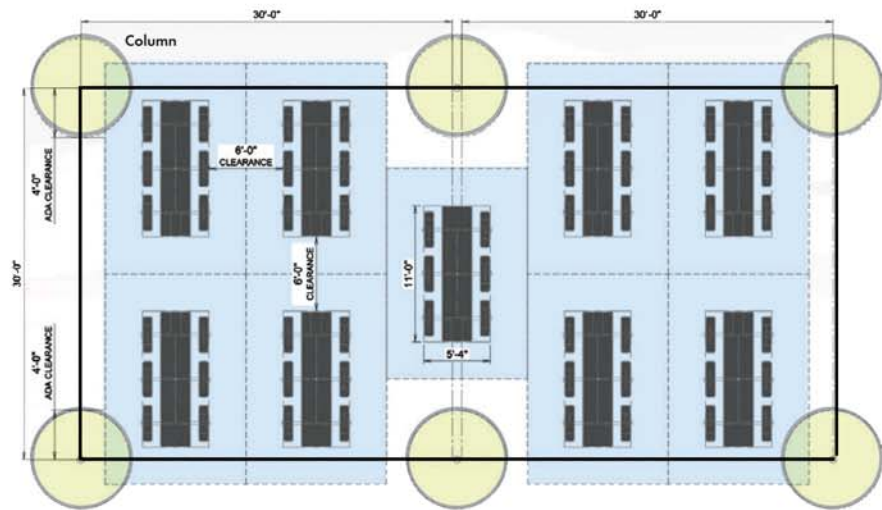

(Minimum of 3 ADA Accessible seating areas)

60'x60' Structure - Seats up to 88

(Minimum of 5 ADA Accessible seating areas)

Camden 7' Rectangular

30'x30' Structure - Seats up to 24
(Maximum of 12 ADA Accessible seating areas)

30'x60' Structure - Seats up to 40
(Maximum of 20 ADA Accessible seating areas)

40'x40' Structure - Seats up to 36
(Maximum of 18 ADA Accessible seating areas)

60'x60' Structure - Seats up to 96
(Maximum of 48 ADA Accessible seating areas)

Spyder 11' Rectangular

30'x30' Structure - Seats up to 24
(Maximum of 8 ADA Accessible seating areas)

30'x60' Structure - Seats up to 54
(Maximum of 18 ADA Accessible seating areas)

40'x40' Structure - Seats up to 54
(Maximum of 18 ADA Accessible seating areas)

60'x60' Structure - Seats up to 84
(Maximum of 24 ADA Accessible seating areas)