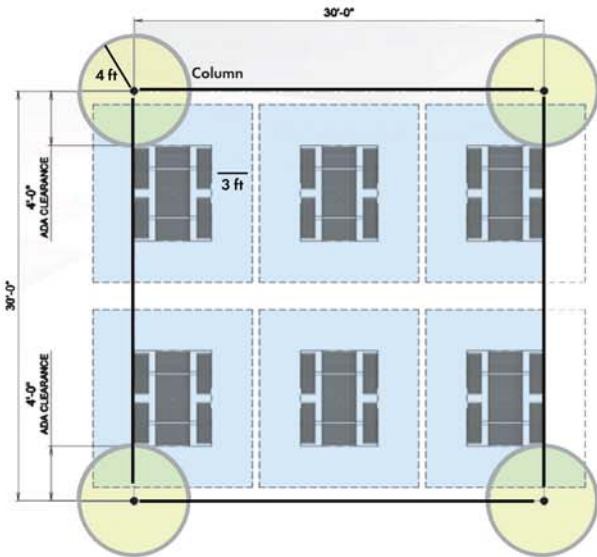

Camden 42" Round

30'x30' Structure - Seats up to 24

(Minimum of 2 ADA Accessible seating areas)

30'x60' Structure - Seats up to 40

(Minimum of 2 ADA Accessible seating areas)

40'x40' Structure - Seats up to 44

(Minimum of 3 ADA Accessible seating areas)

60'x60' Structure - Seats up to 88

(Minimum of 5 ADA Accessible seating areas)

Camden 7' Rectangular

30'x30' Structure - Seats up to 24
(Maximum of 12 ADA Accessible seating areas)

30'x60' Structure - Seats up to 40
(Maximum of 20 ADA Accessible seating areas)

40'x40' Structure - Seats up to 36
(Maximum of 18 ADA Accessible seating areas)

60'x60' Structure - Seats up to 96
(Maximum of 48 ADA Accessible seating areas)