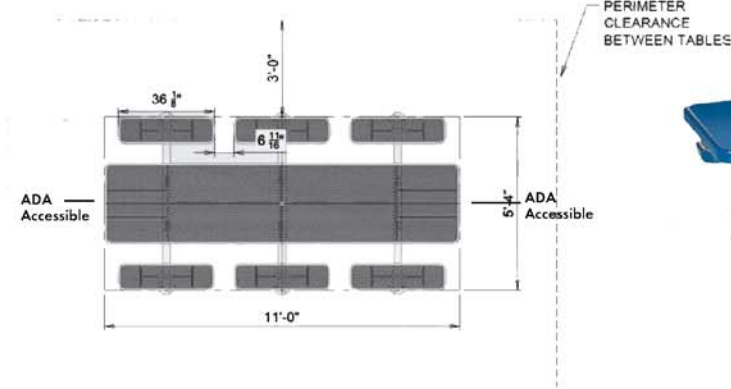

(Minimum of 3 ADA Accessible seating areas)

60'x60' Structure - Seats up to 88

(Minimum of 5 ADA Accessible seating areas)

Camden 7' Rectangular

30'x30' Structure - Seats up to 24
(Maximum of 12 ADA Accessible seating areas)

30'x60' Structure - Seats up to 40
(Maximum of 20 ADA Accessible seating areas)

40'x40' Structure - Seats up to 36
(Maximum of 18 ADA Accessible seating areas)

60'x60' Structure - Seats up to 96
(Maximum of 48 ADA Accessible seating areas)

Spyder 11' Rectangular

30'x30' Structure - Seats up to 24
(Maximum of 8 ADA Accessible seating areas)

30'x60' Structure - Seats up to 54
(Maximum of 18 ADA Accessible seating areas)

40'x40' Structure - Seats up to 54
(Maximum of 18 ADA Accessible seating areas)