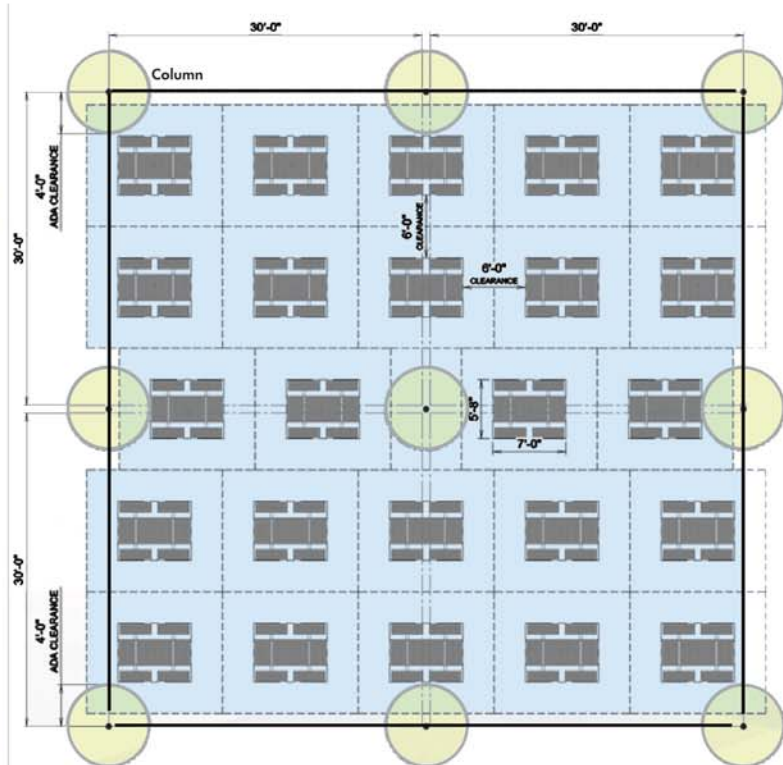

Camden 42" Round

30'x30' Structure - Seats up to 24

(Minimum of 2 ADA Accessible seating areas)

30'x60' Structure - Seats up to 40

(Minimum of 2 ADA Accessible seating areas)

40'x40' Structure - Seats up to 44

(Minimum of 3 ADA Accessible seating areas)

60'x60' Structure - Seats up to 88

(Minimum of 5 ADA Accessible seating areas)

Camden 7' Rectangular

30'x30' Structure - Seats up to 24
(Maximum of 12 ADA Accessible seating areas)

30'x60' Structure - Seats up to 40
(Maximum of 20 ADA Accessible seating areas)

40'x40' Structure - Seats up to 36
(Maximum of 18 ADA Accessible seating areas)

60'x60' Structure - Seats up to 96
(Maximum of 48 ADA Accessible seating areas)

Spyder 11' Rectangular

30'x30' Structure - Seats up to 24
(Maximum of 8 ADA Accessible seating areas)

30'x60' Structure - Seats up to 54
(Maximum of 18 ADA Accessible seating areas)

40'x40' Structure - Seats up to 54
(Maximum of 18 ADA Accessible seating areas)