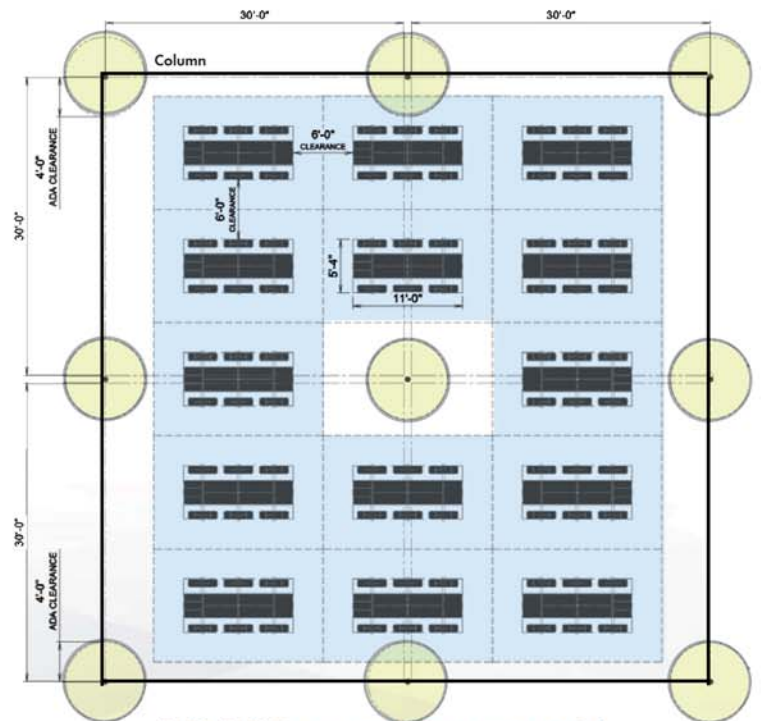

(Minimum of 3 ADA Accessible seating areas)

60'x60' Structure - Seats up to 88

(Minimum of 5 ADA Accessible seating areas)

Camden 7' Rectangular

30'x30' Structure - Seats up to 24
(Maximum of 12 ADA Accessible seating areas)

30'x60' Structure - Seats up to 40
(Maximum of 20 ADA Accessible seating areas)

40'x40' Structure - Seats up to 36
(Maximum of 18 ADA Accessible seating areas)

60'x60' Structure - Seats up to 96
(Maximum of 48 ADA Accessible seating areas)

Spyder 11' Rectangular

30'x30' Structure - Seats up to 24
(Maximum of 8 ADA Accessible seating areas)

30'x60' Structure - Seats up to 54
(Maximum of 18 ADA Accessible seating areas)

40'x40' Structure - Seats up to 54
(Maximum of 18 ADA Accessible seating areas)

60'x60' Structure - Seats up to 84
(Maximum of 24 ADA Accessible seating areas)