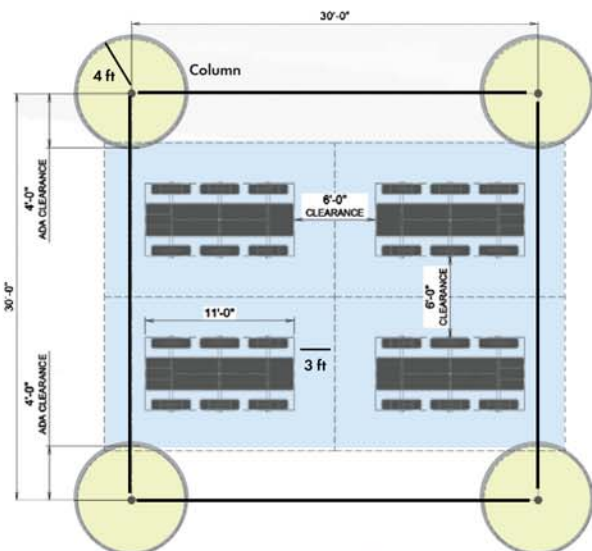

(Minimum of 3 ADA Accessible seating areas)

60'x60' Structure - Seats up to 88

(Minimum of 5 ADA Accessible seating areas)

Camden 7' Rectangular

30'x30' Structure - Seats up to 24
(Maximum of 12 ADA Accessible seating areas)

30'x60' Structure - Seats up to 40
(Maximum of 20 ADA Accessible seating areas)

40'x40' Structure - Seats up to 36
(Maximum of 18 ADA Accessible seating areas)

60'x60' Structure - Seats up to 96
(Maximum of 48 ADA Accessible seating areas)

Spyder 11' Rectangular

30'x30' Structure - Seats up to 24
(Maximum of 8 ADA Accessible seating areas)

30'x60' Structure - Seats up to 54
(Maximum of 18 ADA Accessible seating areas)

40'x40' Structure - Seats up to 54
(Maximum of 18 ADA Accessible seating areas)

60'x60' Structure - Seats up to 84
(Maximum of 24 ADA Accessible seating areas)