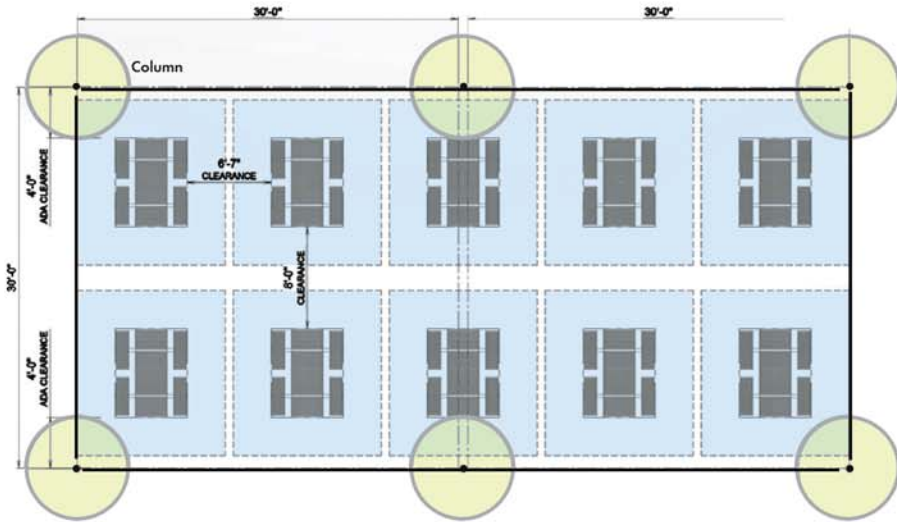

Camden 42" Round

30'x30' Structure - Seats up to 24

(Minimum of 2 ADA Accessible seating areas)

30'x60' Structure - Seats up to 40

(Minimum of 2 ADA Accessible seating areas)

40'x40' Structure - Seats up to 44

(Minimum of 3 ADA Accessible seating areas)

60'x60' Structure - Seats up to 88

(Minimum of 5 ADA Accessible seating areas)

Camden 7' Rectangular

30'x30' Structure - Seats up to 24
(Maximum of 12 ADA Accessible seating areas)

30'x60' Structure - Seats up to 40
(Maximum of 20 ADA Accessible seating areas)

40'x40' Structure - Seats up to 36
(Maximum of 18 ADA Accessible seating areas)

60'x60' Structure - Seats up to 96
(Maximum of 48 ADA Accessible seating areas)

Spyder 11' Rectangular

30'x30' Structure - Seats up to 24
(Maximum of 8 ADA Accessible seating areas)

30'x60' Structure - Seats up to 54
(Maximum of 18 ADA Accessible seating areas)

40'x40' Structure - Seats up to 54
(Maximum of 18 ADA Accessible seating areas)