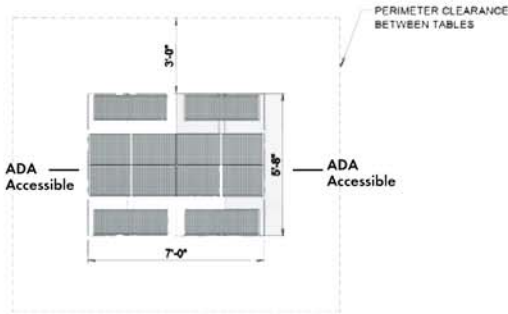

Each table style has in-ground, portable, or surface-mount mounting options and comes in a variety of plastisol or powder coat colors.

Removeable tabletop divider systems can be added to enhance collaborative learning environments and social engagement while protecting against the spread of germs between students in close proximity.

Camden 42" Round

30'x30' Structure - Seats up to 24

(Minimum of 2 ADA Accessible seating areas)

30'x60' Structure - Seats up to 40

(Minimum of 2 ADA Accessible seating areas)

40'x40' Structure - Seats up to 44

(Minimum of 3 ADA Accessible seating areas)

60'x60' Structure - Seats up to 88

(Minimum of 5 ADA Accessible seating areas)

Camden 7' Rectangular

30'x30' Structure - Seats up to 24
(Maximum of 12 ADA Accessible seating areas)

30'x60' Structure - Seats up to 40
(Maximum of 20 ADA Accessible seating areas)

40'x40' Structure - Seats up to 36
(Maximum of 18 ADA Accessible seating areas)

60'x60' Structure - Seats up to 96
(Maximum of 48 ADA Accessible seating areas)