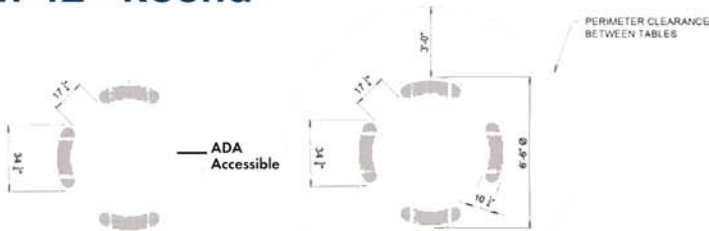

Economical and Scalable Seating

Gathering tables are the perfect seating solution to optimize school outdoor spaces.

Each table style has in-ground, portable, or surface-mount mounting options and comes in a variety of plastisol or powder coat colors.

Removeable tabletop divider systems can be added to enhance collaborative learning environments and social engagement while protecting against the spread of germs between students in close proximity.

Camden 42" Round

30'x30' Structure - Seats up to 24

(Minimum of 2 ADA Accessible seating areas)