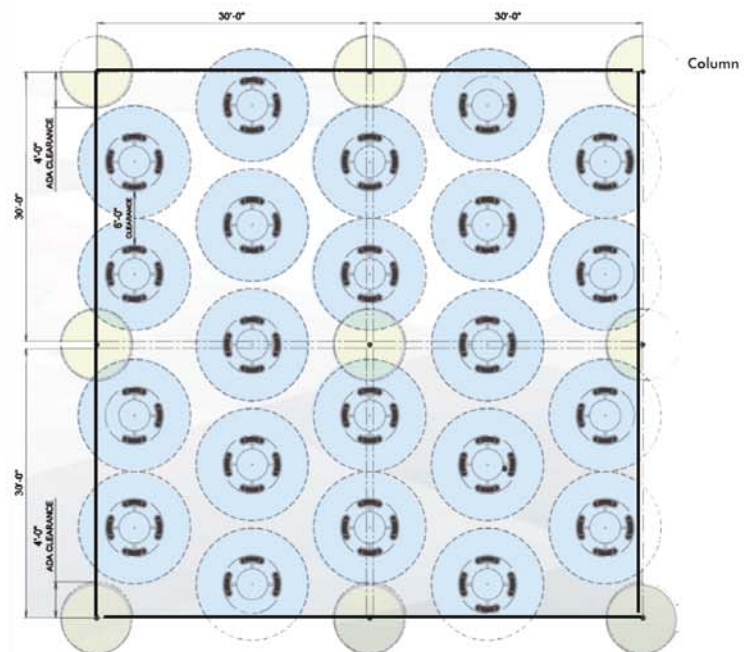

Camden 42" Round

30'x30' Structure - Seats up to 24

(Minimum of 2 ADA Accessible seating areas)

30'x60' Structure - Seats up to 40

(Minimum of 2 ADA Accessible seating areas)

40'x40' Structure - Seats up to 44

(Minimum of 3 ADA Accessible seating areas)

60'x60' Structure - Seats up to 88

(Minimum of 5 ADA Accessible seating areas)

Camden 7' Rectangular

30'x30' Structure - Seats up to 24
(Maximum of 12 ADA Accessible seating areas)

30'x60' Structure - Seats up to 40
(Maximum of 20 ADA Accessible seating areas)

40'x40' Structure - Seats up to 36
(Maximum of 18 ADA Accessible seating areas)

60'x60' Structure - Seats up to 96
(Maximum of 48 ADA Accessible seating areas)