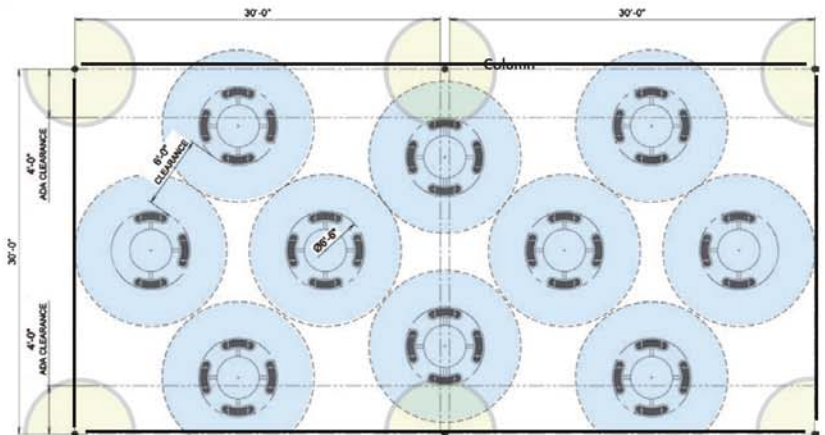

Each table style has in-ground, portable, or surface-mount mounting options and comes in a variety of plastisol or powder coat colors.

Removeable tabletop divider systems can be added to enhance collaborative learning environments and social engagement while protecting against the spread of germs between students in close proximity.

Camden 42" Round

30'x30' Structure - Seats up to 24

(Minimum of 2 ADA Accessible seating areas)

30'x60' Structure - Seats up to 40

(Minimum of 2 ADA Accessible seating areas)

40'x40' Structure - Seats up to 44

(Minimum of 3 ADA Accessible seating areas)

60'x60' Structure - Seats up to 88

(Minimum of 5 ADA Accessible seating areas)

Camden 7' Rectangular

30'x30' Structure - Seats up to 24
(Maximum of 12 ADA Accessible seating areas)

30'x60' Structure - Seats up to 40
(Maximum of 20 ADA Accessible seating areas)

40'x40' Structure - Seats up to 36
(Maximum of 18 ADA Accessible seating areas)

60'x60' Structure - Seats up to 96
(Maximum of 48 ADA Accessible seating areas)