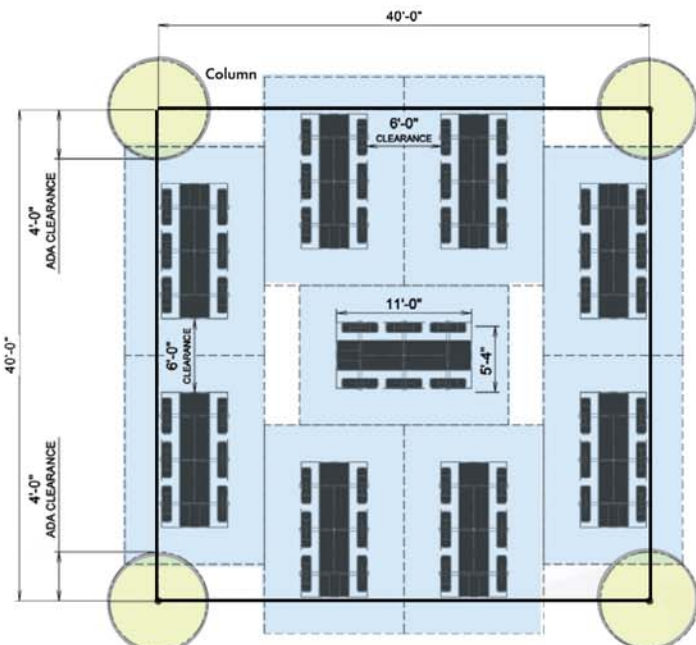

(Minimum of 3 ADA Accessible seating areas)

60'x60' Structure - Seats up to 88

(Minimum of 5 ADA Accessible seating areas)

Camden 7' Rectangular

30'x30' Structure - Seats up to 24
(Maximum of 12 ADA Accessible seating areas)

30'x60' Structure - Seats up to 40
(Maximum of 20 ADA Accessible seating areas)

40'x40' Structure - Seats up to 36
(Maximum of 18 ADA Accessible seating areas)

60'x60' Structure - Seats up to 96
(Maximum of 48 ADA Accessible seating areas)

Spyder 11' Rectangular

30'x30' Structure - Seats up to 24
(Maximum of 8 ADA Accessible seating areas)

30'x60' Structure - Seats up to 54
(Maximum of 18 ADA Accessible seating areas)

40'x40' Structure - Seats up to 54
(Maximum of 18 ADA Accessible seating areas)

60'x60' Structure - Seats up to 84
(Maximum of 24 ADA Accessible seating areas)