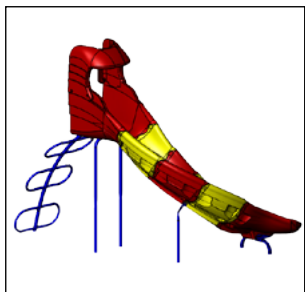

NEW
PRODUCT ANNOUNCEMENT

FREESTANDING CHAMELEON™ II SLIDES

ADD A MODERN AND COLORFUL TWIST TO YOUR PLAY SPACE WITH THE NEW FREESTANDING CHAMELEON II SLIDE

The new Freestanding Chameleon II Slides offer a unique no-deck design that can be customized in endless configurations and color options. The versatile new slides offer a small footprint and can be used in combination with the popular Nexus® play systems or as a stand alone slide with climber.

FREESTANDING CHAMELEON™ II SLIDES

Freestanding Chameleon™ II Slide

Top View 5' Slide Shown

Entryway- 5' and 6' Slide

FEATURES & BENEFITS

- Available in two sizes, 5' and 6'
- Customizable configurations (Left, Right or Straight)
- Works with Nexus® modern play system

Profile- 5' and 6' Slide

Entryway-Nexus®

SPECIFICATIONS

Use Zone:	Varies by Layout
Standards:	Compliant with ASTM-1487, CSA-Z614, EN-1176.
Colors:	All standard colors available for posts and slides
Estimated Lead Time:	Approximately 4 Weeks
Material Specification:	Slides are rotationally molded Rock-ite®. Bolted together to form a single bedway slide. Slide end support is fabricated from square tubing and pre-galvanized sheet steel. Mid support is fabricated from O.D. tubing. All steel components have a Mira-Cote® finish.
Release Date:	August 19, 2014

FREESTANDING CHAMELEON™ II SLIDES

Product Description	Product Number	Age Group	Product Line Availability	List Price FOB Monett, MO
CHAMELEON™ II FS SLIDES ENTRY / EXIT (6' PLATFORM)	65-670-16	5-12 US / CSA	Freestanding Product	\$2,270
WITH 4 MIDDLE SECTIONS				\$3,950
CHAMELEON™ II FS SLIDES ENTRY / EXIT (5' PLATFORM)	65-670-15	5-12 US / CSA	Freestanding Product	\$2,240
WITH 3 MIDDLE SECTIONS				\$3,500
CHAMELEON™ II FS SLIDE TO NEXUS ENTRY / EXIT (5' PLATFORM)	466-670-1	5-12 US / CSA	Nexus®	\$2,340
WITH 3 MIDDLE SECTIONS				\$3,600