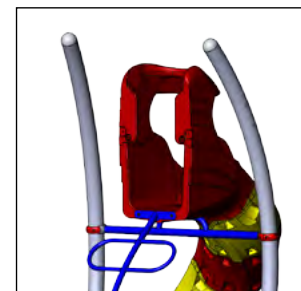

FREESTANDING CHAMELEON™ II SLIDES

Freestanding Chameleon™ II Slide

Top View 5' Slide Shown

Entryway- 5' and 6' Slide

FEATURES & BENEFITS

- Available in two sizes, 5' and 6'
- Customizable configurations (Left, Right or Straight)
- Works with Nexus® modern play system

Profile- 5' and 6' Slide

Entryway-Nexus®

SPECIFICATIONS

Use Zone:	Varies by Layout
Standards:	Compliant with ASTM-1487, CSA-Z614, EN-1176.
Colors:	All standard colors available for posts and slides
Estimated Lead Time:	Approximately 4 Weeks
Material Specification:	Slides are rotationally molded Rock-ite®. Bolted together to form a single bedway slide. Slide end support is fabricated from square tubing and pre-galvanized sheet steel. Mid support is fabricated from O.D. tubing. All steel components have a Mira-Cote® finish.
Release Date:	August 19, 2014

FREESTANDING CHAMELEON™ II SLIDES

Product Description	Product Number	Age Group	Product Line Availability	List Price FOB Monett, MO
CHAMELEON™ II FS SLIDES ENTRY / EXIT (6' PLATFORM)	65-670-16	5-12 US / CSA	Freestanding Product	\$2,270
WITH 4 MIDDLE SECTIONS				\$3,950
CHAMELEON™ II FS SLIDES ENTRY / EXIT (5' PLATFORM)	65-670-15	5-12 US / CSA	Freestanding Product	\$2,240
WITH 3 MIDDLE SECTIONS				\$3,500
CHAMELEON™ II FS SLIDE TO NEXUS ENTRY / EXIT (5' PLATFORM)	466-670-1	5-12 US / CSA	Nexus®	\$2,340
WITH 3 MIDDLE SECTIONS				\$3,600