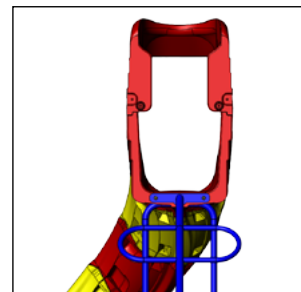

NEW
PRODUCT ANNOUNCEMENT

FREESTANDING CHAMELEON™ II SLIDES

ADD A MODERN AND COLORFUL TWIST TO YOUR PLAY SPACE WITH THE NEW FREESTANDING CHAMELEON II SLIDE

The new Freestanding Chameleon II Slides offer a unique no-deck design that can be customized in endless configurations and color options. The versatile new slides offer a small footprint and can be used in combination with the popular Nexus® play systems or as a stand alone slide with climber.

FREESTANDING CHAMELEON™ II SLIDES

Freestanding Chameleon™ II Slide

Top View 5' Slide Shown

Entryway- 5' and 6' Slide

FEATURES & BENEFITS

- Available in two sizes, 5' and 6'
- Customizable configurations (Left, Right or Straight)
- Works with Nexus® modern play system

Profile- 5' and 6' Slide

Entryway-Nexus®

SPECIFICATIONS

Use Zone:	Varies by Layout
Standards:	Compliant with ASTM-1487, CSA-Z614, EN-1176.
Colors:	All standard colors available for posts and slides
Estimated Lead Time:	Approximately 4 Weeks
Material Specification:	Slides are rotationally molded Rock-ite®. Bolted together to form a single bedway slide. Slide end support is fabricated from square tubing and pre-galvanized sheet steel. Mid support is fabricated from O.D. tubing. All steel components have a Mira-Cote® finish.
Release Date:	August 19, 2014

FREESTANDING CHAMELEON™ II SLIDES

Product Description	Product Number	Age Group	Product Line Availability	List Price FOB Monett, MO
CHAMELEON™ II FS SLIDES ENTRY / EXIT (6' PLATFORM)	65-670-16	5-12 US / CSA	Freestanding Product	\$2,270
WITH 4 MIDDLE SECTIONS				\$3,950
CHAMELEON™ II FS SLIDES ENTRY / EXIT (5' PLATFORM)	65-670-15	5-12 US / CSA	Freestanding Product	\$2,240
WITH 3 MIDDLE SECTIONS				\$3,500
CHAMELEON™ II FS SLIDE TO NEXUS ENTRY / EXIT (5' PLATFORM)	466-670-1	5-12 US / CSA	Nexus®	\$2,340
WITH 3 MIDDLE SECTIONS				\$3,600