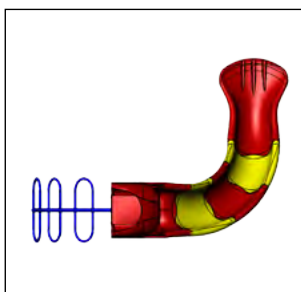

NEW
PRODUCT ANNOUNCEMENT

FREESTANDING CHAMELEON™ II SLIDES

ADD A MODERN AND COLORFUL TWIST TO YOUR PLAY SPACE WITH THE NEW FREESTANDING CHAMELEON II SLIDE

The new Freestanding Chameleon II Slides offer a unique no-deck design that can be customized in endless configurations and color options. The versatile new slides offer a small footprint and can be used in combination with the popular Nexus® play systems or as a stand alone slide with climber.

FREESTANDING CHAMELEON™ II SLIDES

Freestanding Chameleon™ II Slide

Top View 5' Slide Shown

Entryway- 5' and 6' Slide

FEATURES & BENEFITS

- Available in two sizes, 5' and 6'
- Customizable configurations (Left, Right or Straight)
- Works with Nexus® modern play system

Profile- 5' and 6' Slide

Entryway-Nexus®

SPECIFICATIONS

Use Zone:	Varies by Layout
Standards:	Compliant with ASTM-1487, CSA-Z614, EN-1176.
Colors:	All standard colors available for posts and slides
Estimated Lead Time:	Approximately 4 Weeks
Material Specification:	Slides are rotationally molded Rock-ite®. Bolted together to form a single bedway slide. Slide end support is fabricated from square tubing and pre-galvanized sheet steel. Mid support is fabricated from O.D. tubing. All steel components have a Mira-Cote® finish.
Release Date:	August 19, 2014