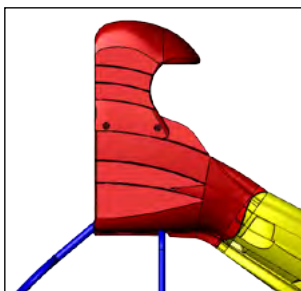

NEW
PRODUCT ANNOUNCEMENT

FREESTANDING CHAMELEON™ II SLIDES

ADD A MODERN AND COLORFUL TWIST TO YOUR PLAY SPACE WITH THE NEW FREESTANDING CHAMELEON II SLIDE

The new Freestanding Chameleon II Slides offer a unique no-deck design that can be customized in endless configurations and color options. The versatile new slides offer a small footprint and can be used in combination with the popular Nexus® play systems or as a stand alone slide with climber.

FREESTANDING CHAMELEON™ II SLIDES

Freestanding Chameleon™ II Slide

Top View 5' Slide Shown

Entryway- 5' and 6' Slide

FEATURES & BENEFITS

- Available in two sizes, 5' and 6'
- Customizable configurations (Left, Right or Straight)
- Works with Nexus® modern play system

Profile- 5' and 6' Slide

Entryway-Nexus®

SPECIFICATIONS

Use Zone:	Varies by Layout
Standards:	Compliant with ASTM-1487, CSA-Z614, EN-1176.
Colors:	All standard colors available for posts and slides
Estimated Lead Time:	Approximately 4 Weeks
Material Specification:	Slides are rotationally molded Rock-ite®. Bolted together to form a single bedway slide. Slide end support is fabricated from square tubing and pre-galvanized sheet steel. Mid support is fabricated from O.D. tubing. All steel components have a Mira-Cote® finish.
Release Date:	August 19, 2014

FREESTANDING CHAMELEON™ II SLIDES

Product Description	Product Number	Age Group	Product Line Availability	List Price FOB Monett, MO
CHAMELEON™ II FS SLIDES ENTRY / EXIT (6' PLATFORM)	65-670-16	5-12 US / CSA	Freestanding Product	\$2,270
WITH 4 MIDDLE SECTIONS				\$3,950
CHAMELEON™ II FS SLIDES ENTRY / EXIT (5' PLATFORM)	65-670-15	5-12 US / CSA	Freestanding Product	\$2,240
WITH 3 MIDDLE SECTIONS				\$3,500
CHAMELEON™ II FS SLIDE TO NEXUS ENTRY / EXIT (5' PLATFORM)	466-670-1	5-12 US / CSA	Nexus®	\$2,340
WITH 3 MIDDLE SECTIONS				\$3,600