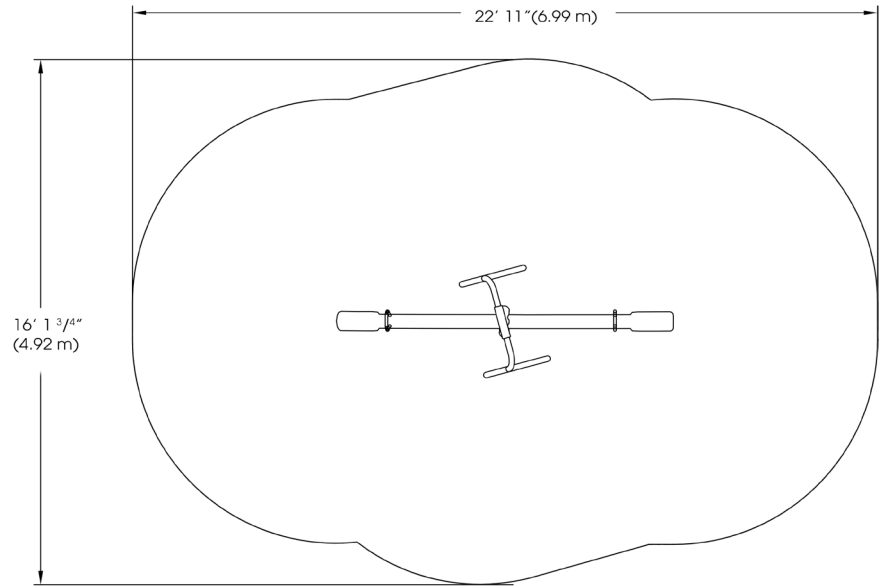

## VIPPY

<b>Product Number:</b>	8021549	<b>List Price:</b>	\$1,291 FOB Monett, MO
<b>Weight:</b>	194 lbs (88 kg)		
<b>Use Zone:</b>	22' 11" x 16' 1 3/4" (6.99 m x 4.92 m)		
<b>Age Groups:</b>	5-12 US (5-12 years CSA)		
<b>Product Line Availability:</b>	Freestanding Product		
<b>Standards:</b>	IPEMA Certified to ASTM, CSA, EN		
<b>Colors:</b>	Yellow with black accents		
<b>Material Specifications:</b>	Structural steel, PP paint dipped, rubberized seat		
<b>Estimated Lead Time:</b>	Approximately 4 weeks		